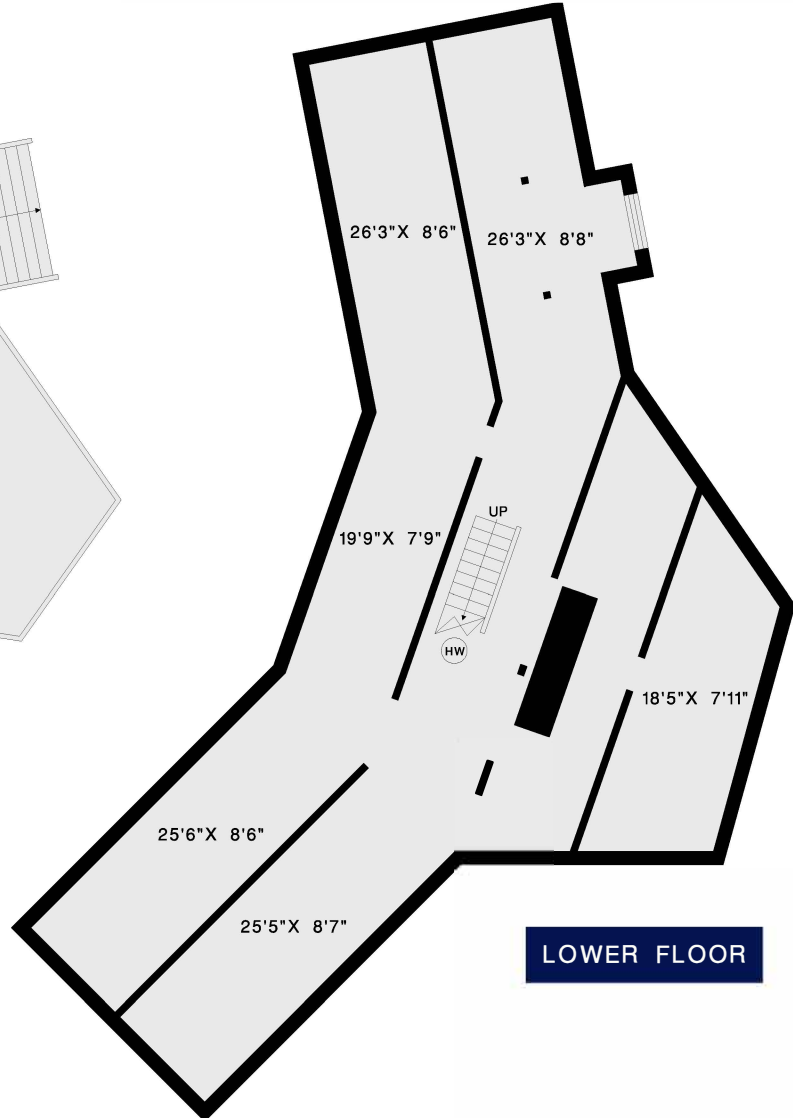

Gate House

MAIN FLOOR

LOWER FLOOR

MAIN FLOOR	2039	SQ. FT.
LOWER FLOOR	2032	SQ. FT.
FINISHED AREA	4071	SQ. FT.
DECK	900	SQ. FT.

DRAWN BY: CN
 DATE: OCTOBER 2023
 REVISED: