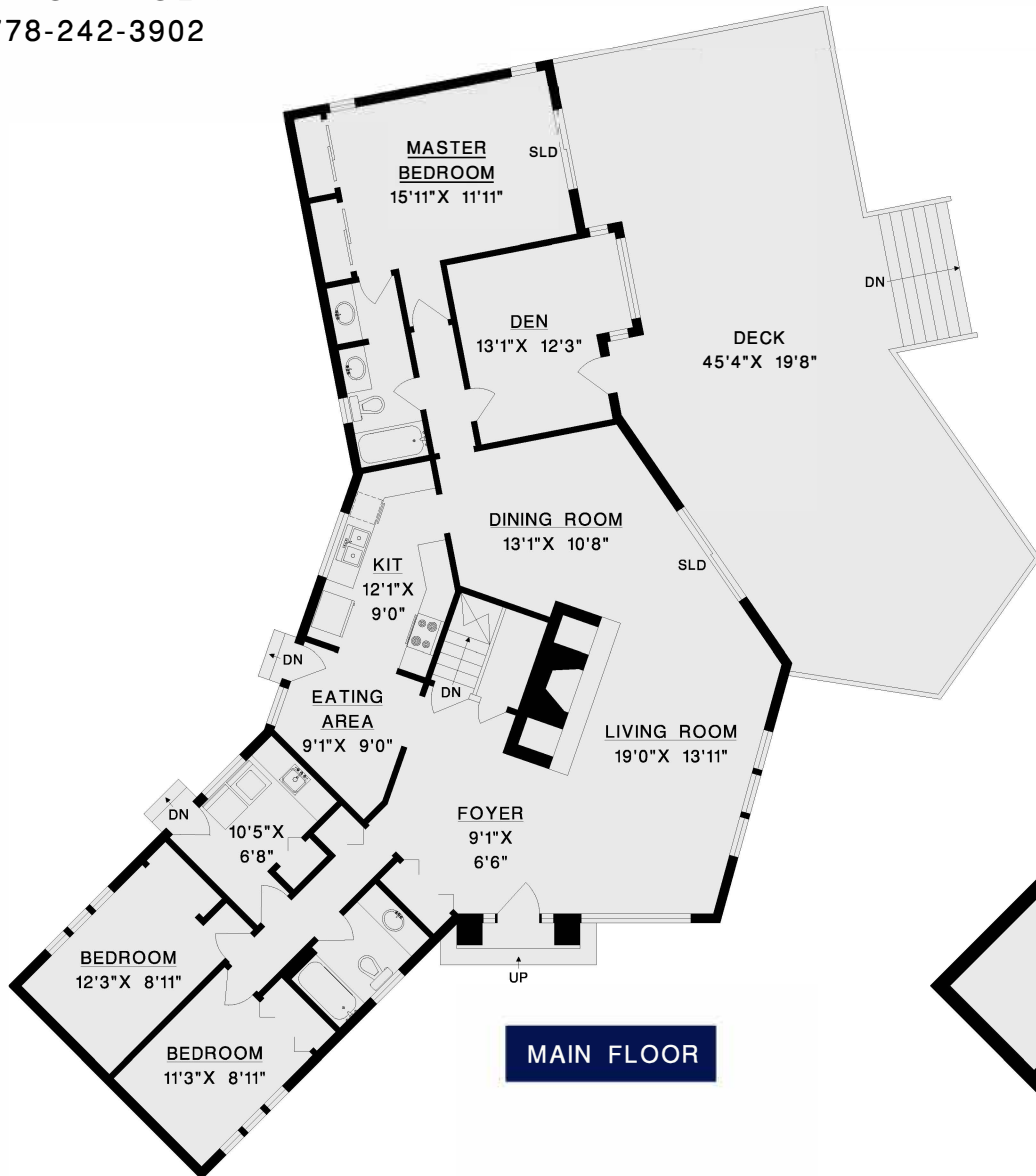

Gate House

MAIN FLOOR

LOWER FLOOR

MAIN FLOOR	2039	SQ. FT.
LOWER FLOOR	2032	SQ. FT.
FINISHED AREA	4071	SQ. FT.
DECK	900	SQ. FT.

DRAWN BY: CN
 DATE: OCTOBER 2023
 REVISED: