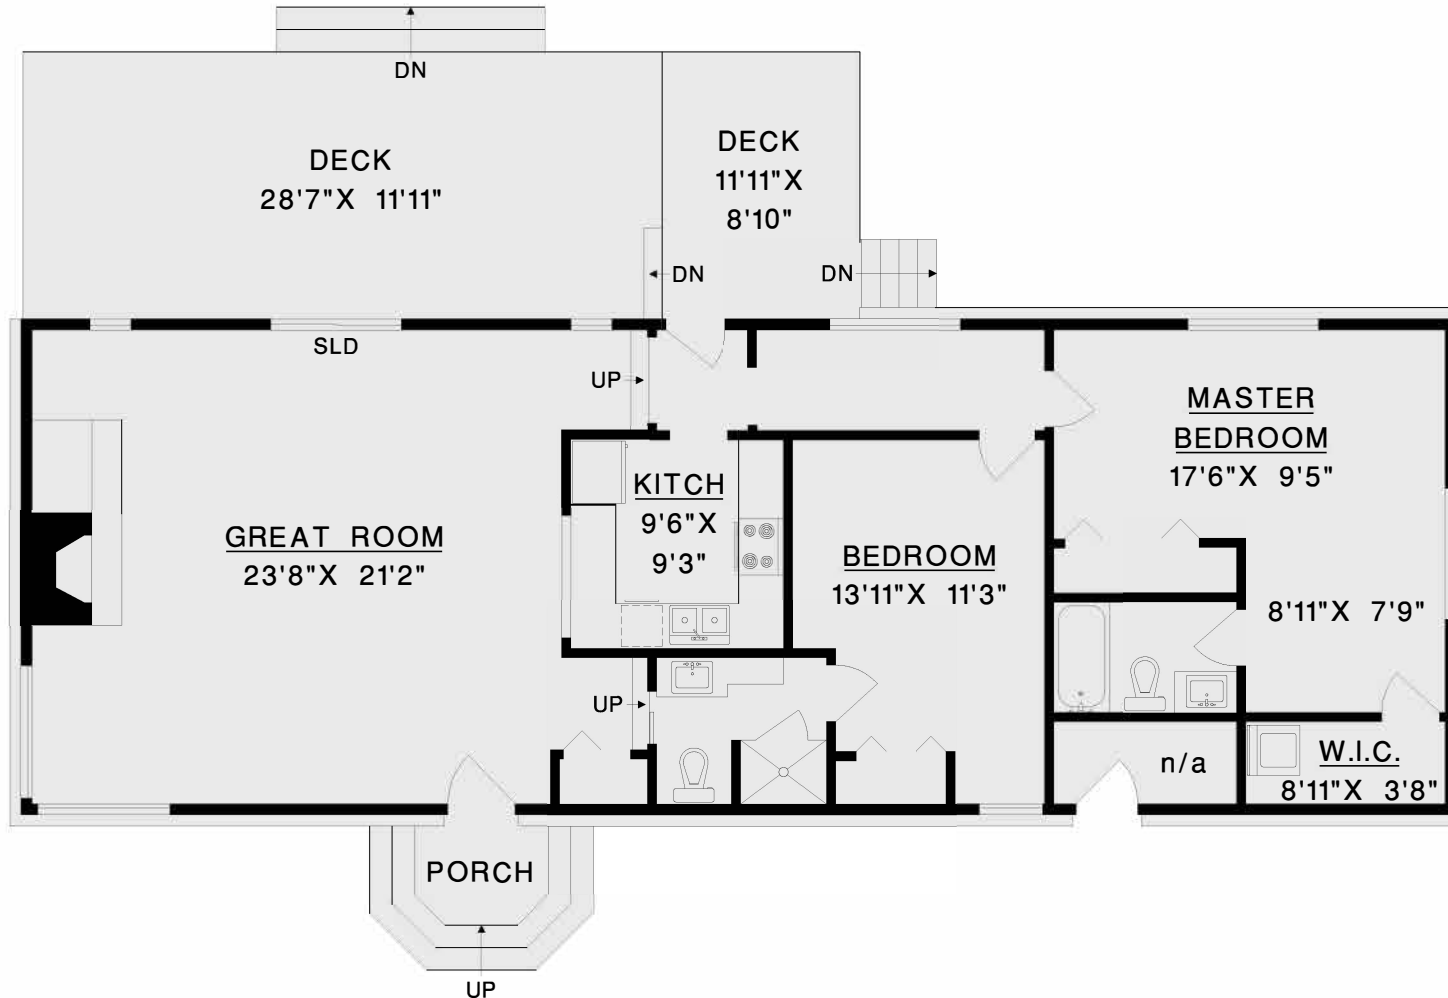

momentum

TAYLOR LODGE

778-242-3902

6895 272ND STREET,
LANGLEY, B.C.

Guest/Nanny House

MAIN FLOOR 1 4 2 3 SQ. FT.

FINISHED AREA 1 4 2 3 SQ. FT.

DECKS 4 4 6 SQ. FT.