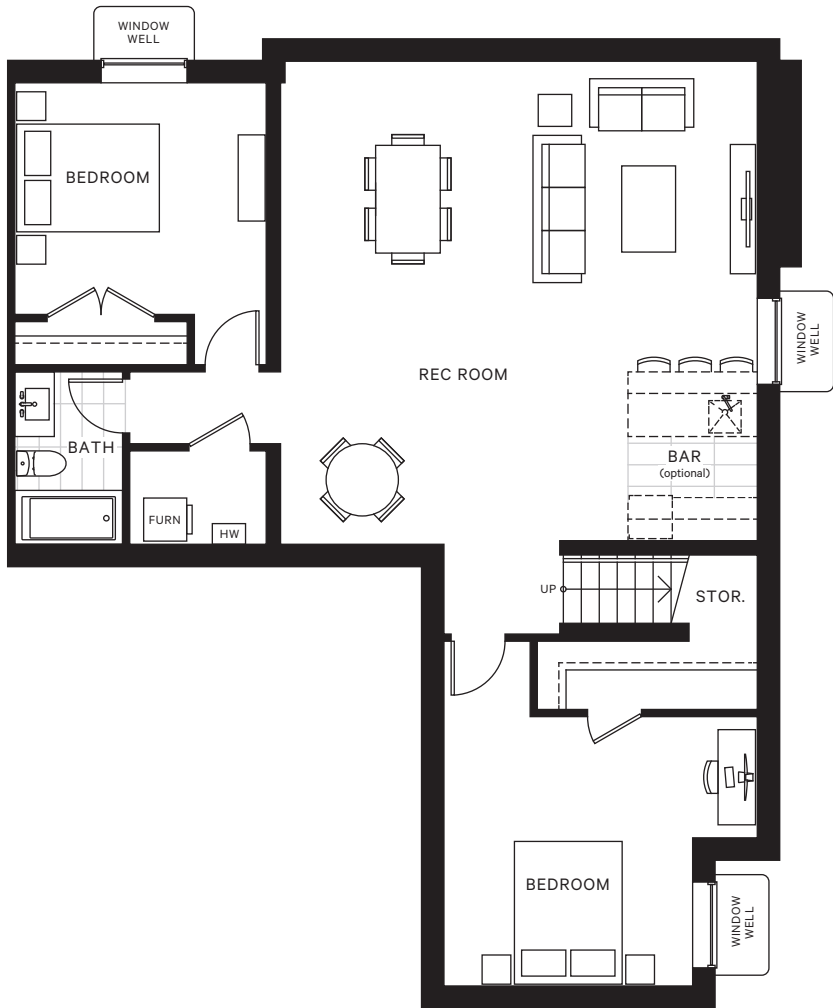

LOWER

MAIN

windows at units 3, 9, 14, 33 & 36 only