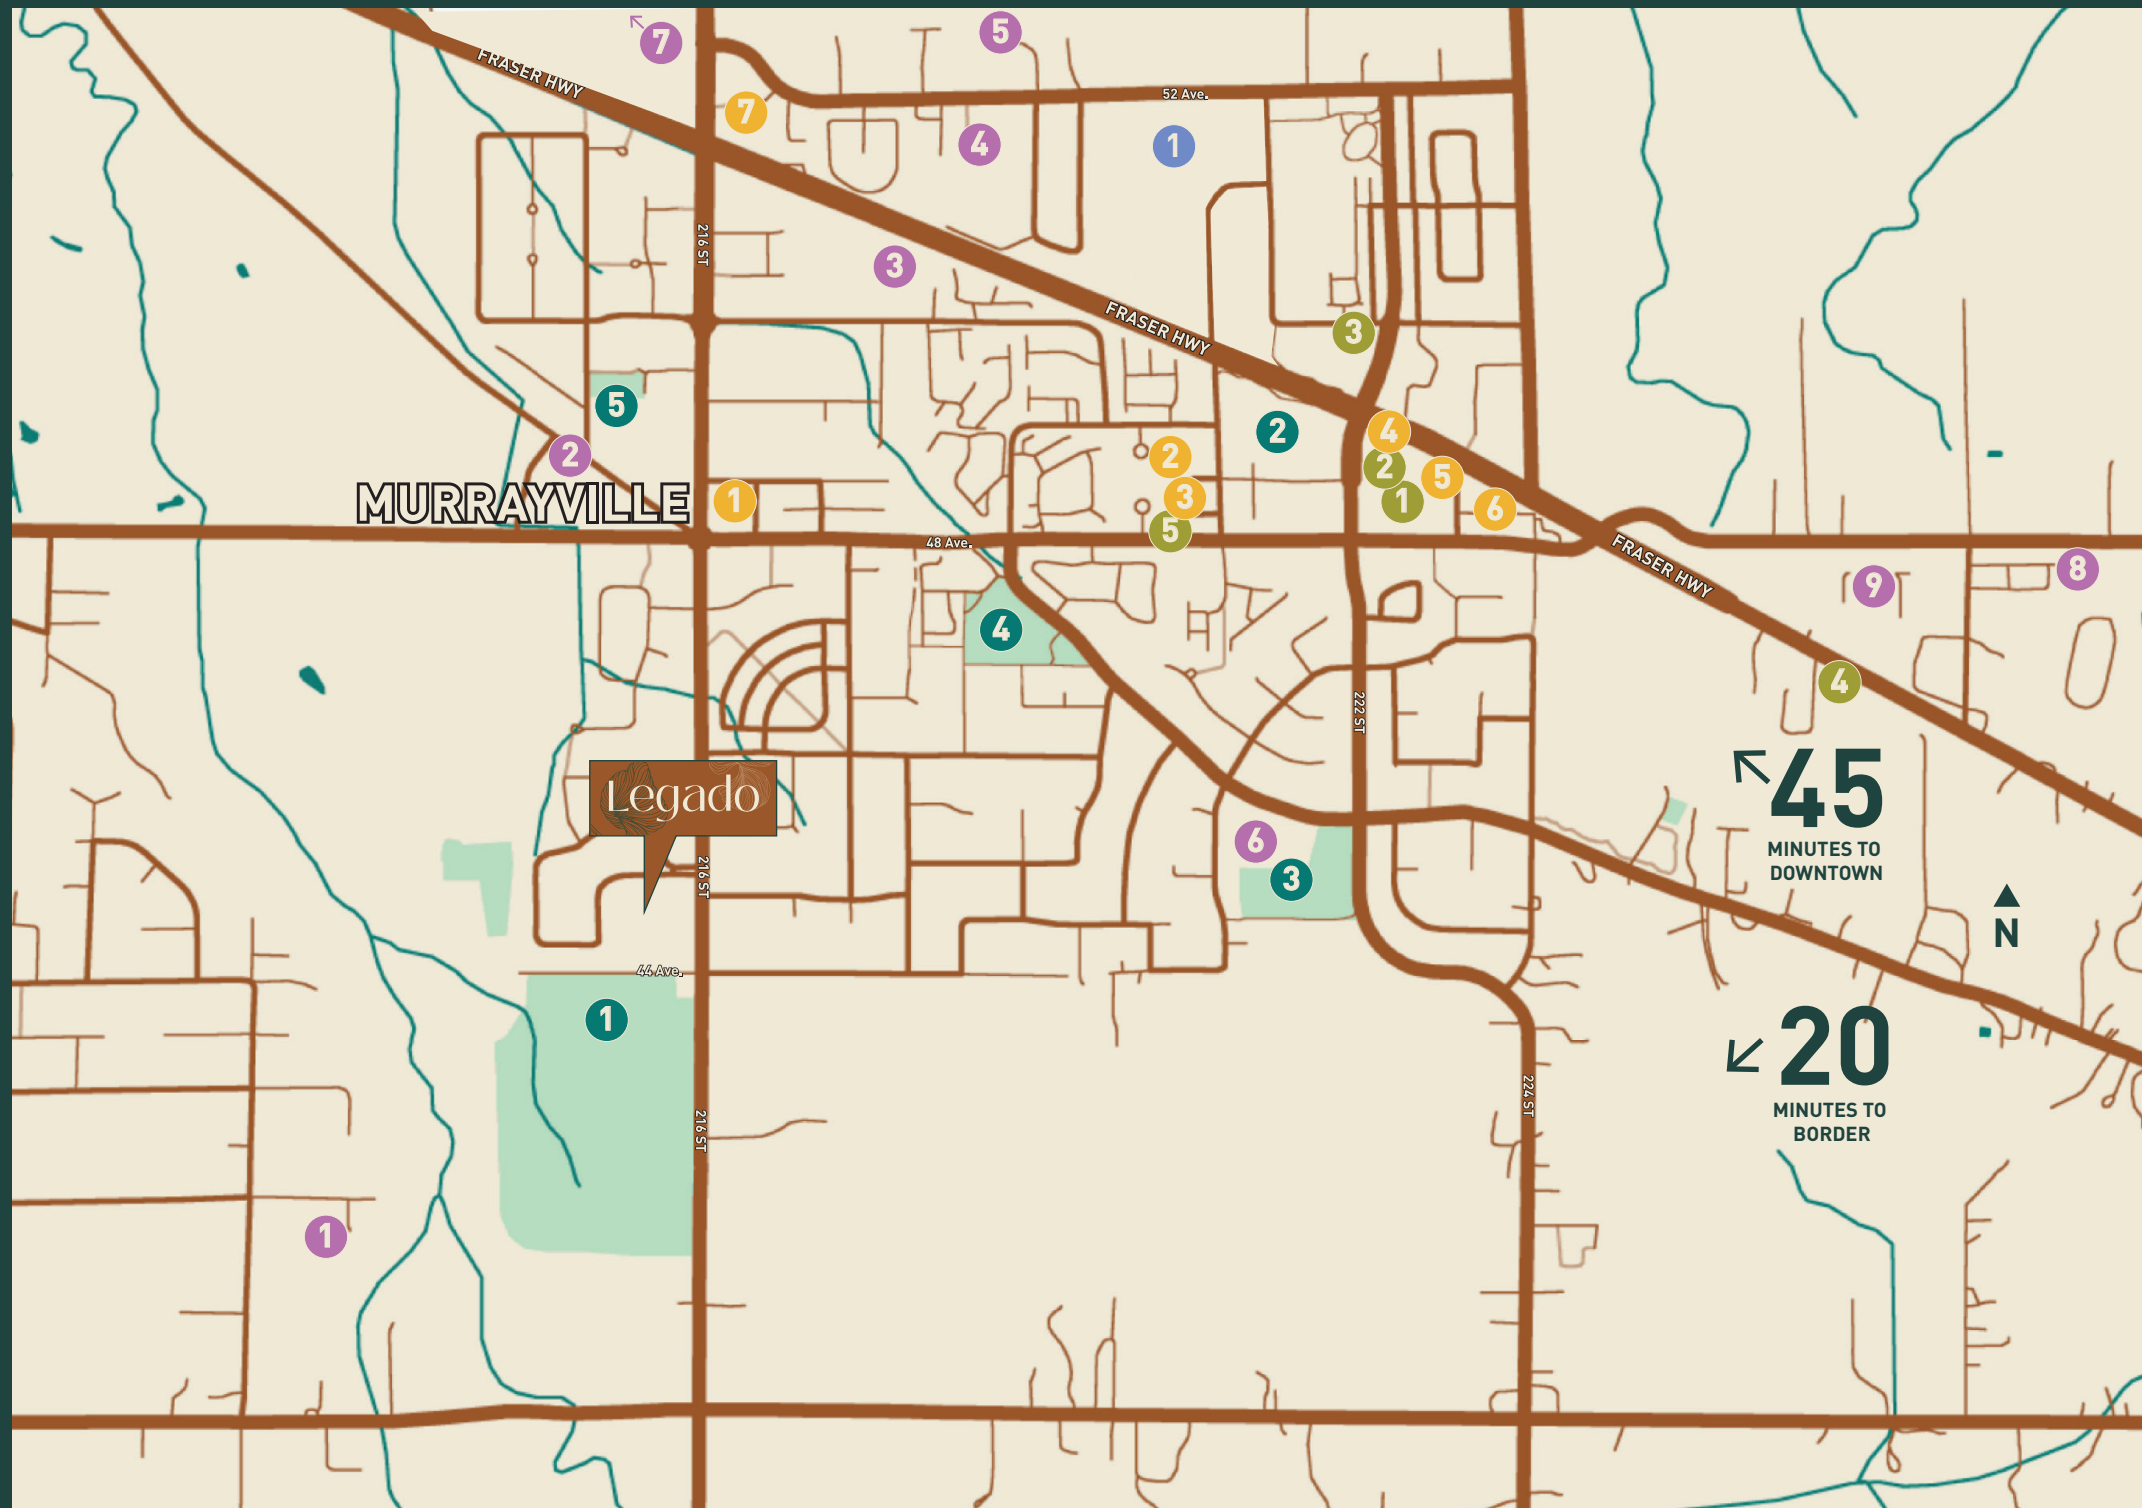

Community Map

Legado

by Lanstone

PARKS & RECREATION

1. Langley Golf & Banquet
2. Centre
3. WC Blair Recreation Centre
4. James Hill Park
5. Denny Ross Memorial Park
  Porter Park

RESTAURANTS & CAFES

1. Porter's Bistro Coffee & Tea House
2. Murrayville Town Pub
3. Ko's Sushi Langley
4. Hitori Japanese Restaurant
5. Ricky's All Day Grill
6. Nikko Sushi
7. Starbucks

RETAIL & GROCERY

1. IGA
2. Murrayville Square - Shopping Mall
3. Shoppers Drug Mart
4. Ralph's Farm Market
5. Murrayville Liquor Store

SCHOOLS

1. Langley Fundamental Middle and Secondary School
2. Murrayville Academy & Early Learning Centre
3. Langley Fundamental Elementary
4. Credo Christian High School
5. Credo Christian Elementary
6. James Hill Elementary School
7. Langley Secondary
8. Langley Christian Elementary
9. Langley Christian High

SERVICES

1. Langley Memorial Hospital