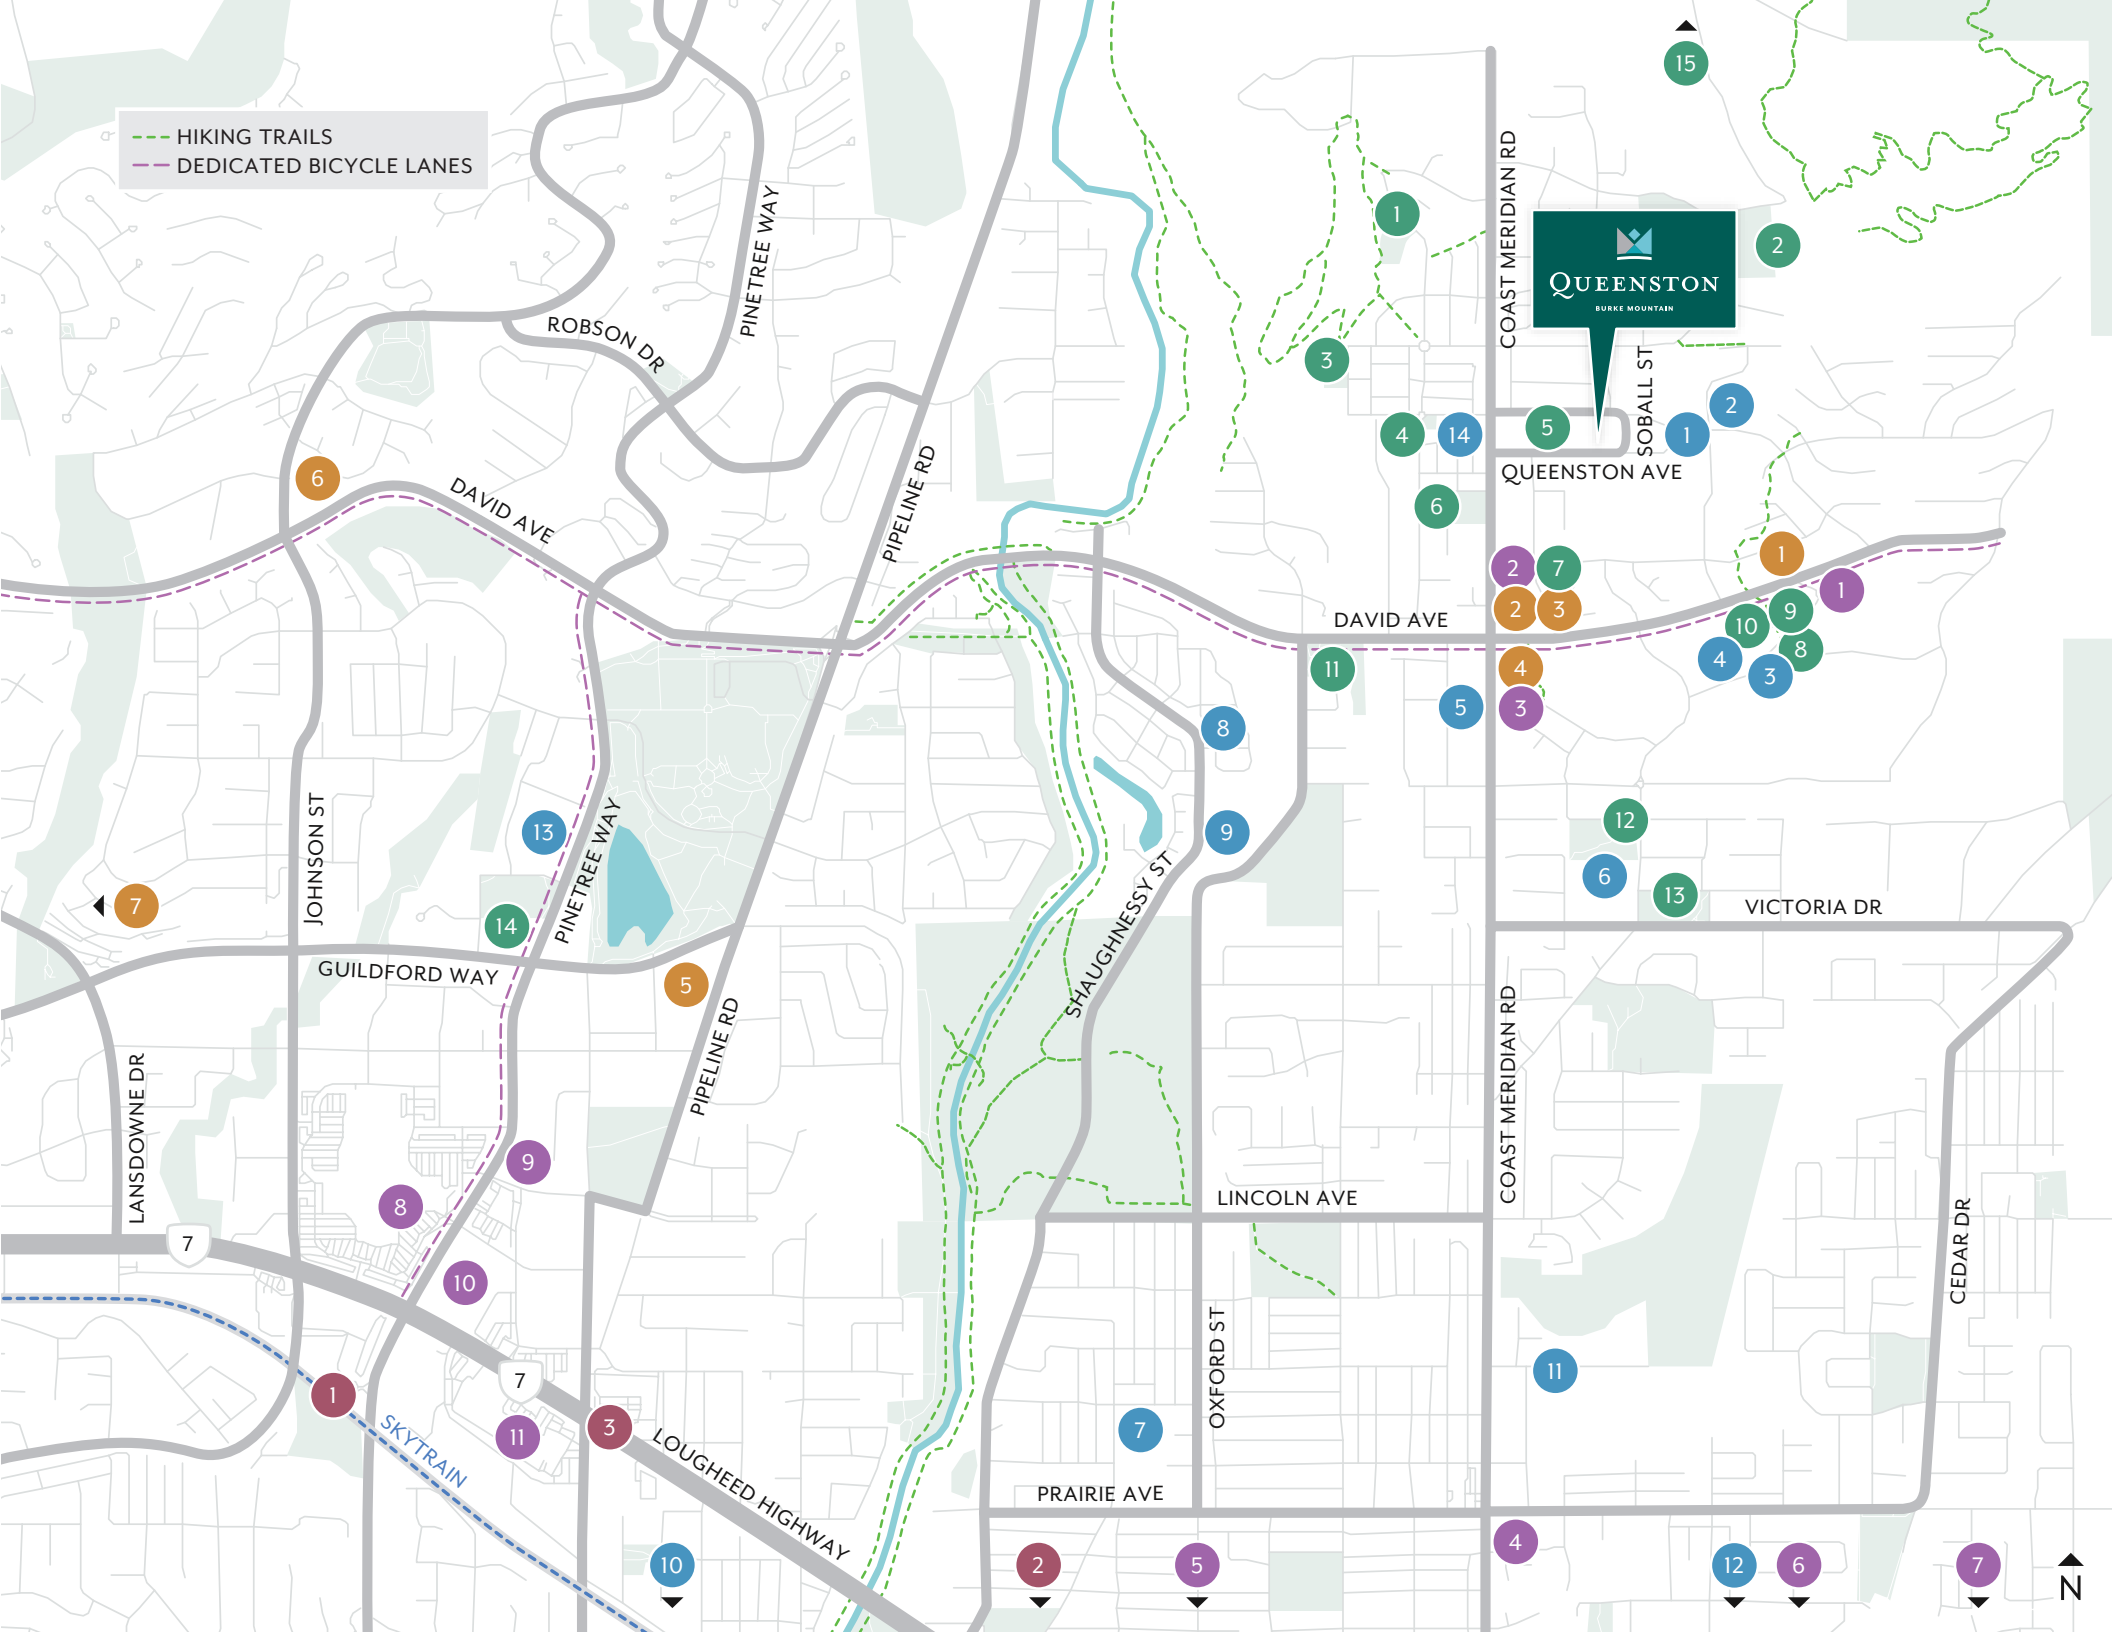

--- HIKING TRAILS
--- DEDICATED BICYCLE LANES

COAST MERIDIAN RD

SOBALL ST

QUEENSTON AVE

DAVID AVE

JOHNSON ST

GUILDFORD WAY

PINETREE WAY

PIPELINE RD

SHAUGHNESSY ST

LINCOLN AVE

COAST MERIDIAN RD

CEDAR DR

ROBSON DR

PINETREE WAY

DAVID AVE

PIPELINE RD

PINETREE WAY

SHAUGHNESSY ST

GUILDFORD WAY

PIPELINE RD

LINCOLN AVE

SKYTRAIN

LOUGHEED HIGHWAY

PRAIRIE AVE

OXFORD ST

15

2

1

3

4

6

6

5

2

1

2

2

7

2

3

1

10

9

3

8

4

3

4

3

5

11

8

9

13

14

5

9

8

10

11

3

7

11

12

6

13

VICTORIA DR

7

1

7

10

2

5

4

12

6

7