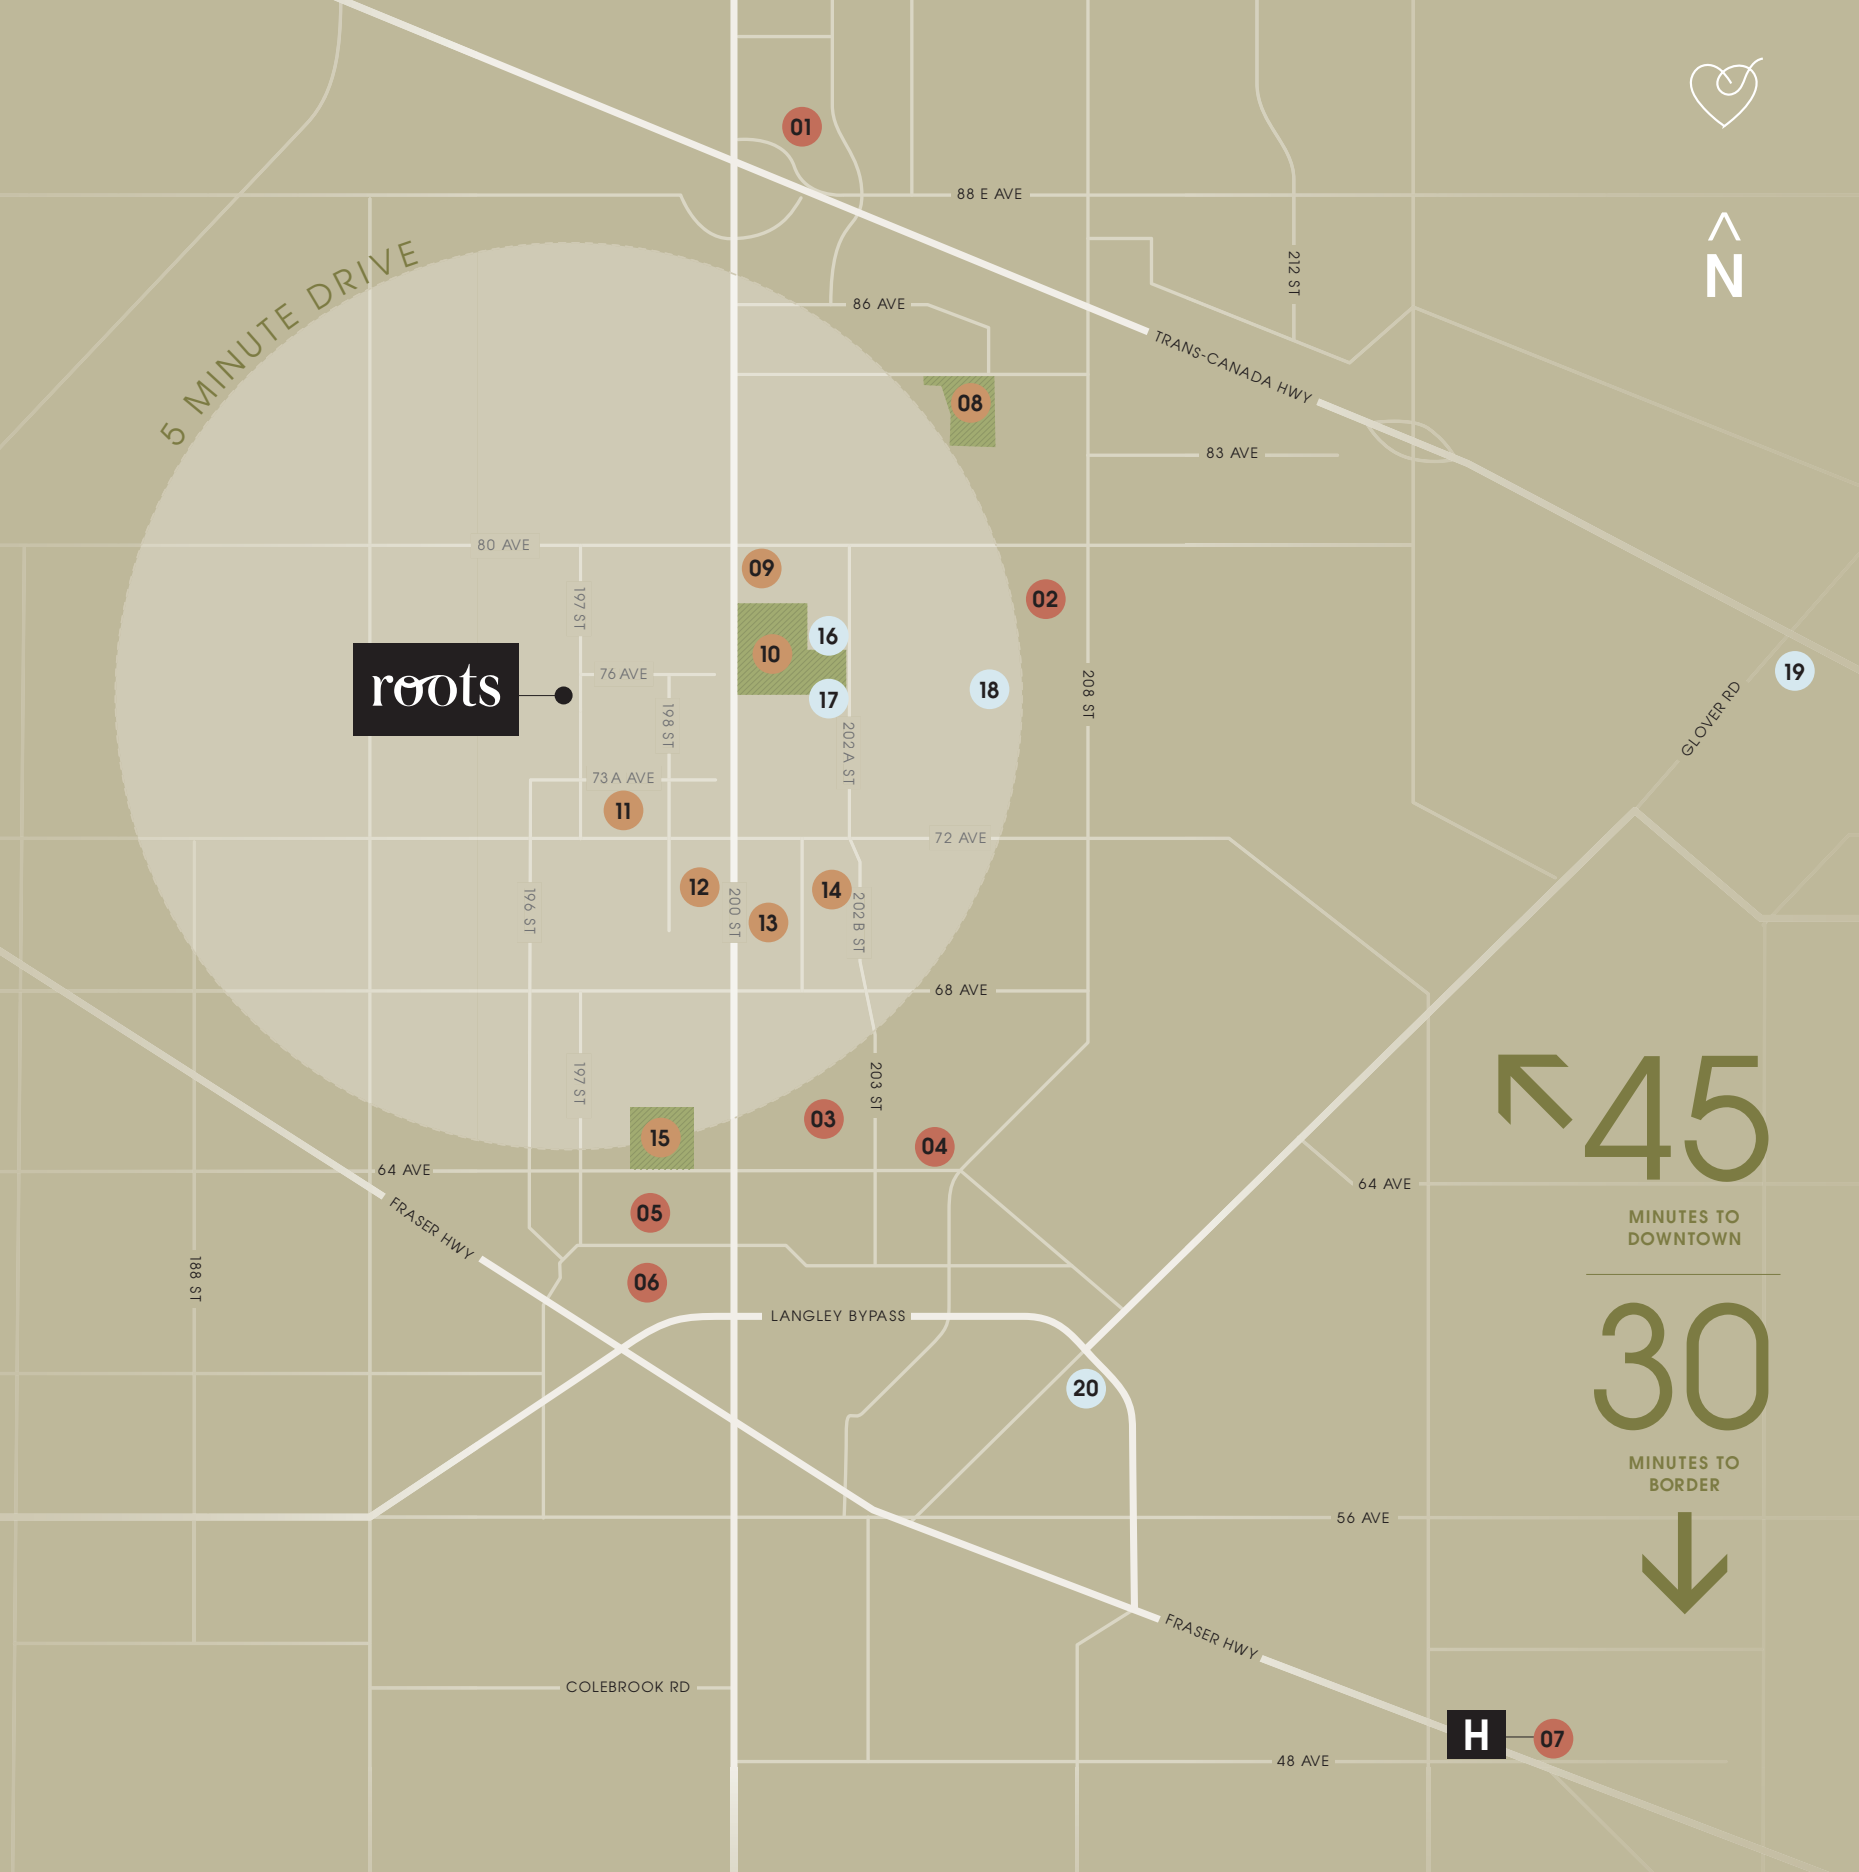

West Langley

SHOPPING & ESSENTIALS

- 01 Cineplex Cinemas Langley
- 02 Willoughby Town Centre
- 03 Walmart Supercentre
- 04 Costco
- 05 Real Canadian Superstore
- 06 Willowbrook Shopping Centre
- 07 Langley Memorial Hospital

PARKS & RECREATION

- 08 Yorkson Community Park
- 09 Langley Events Centre
- 10 Willoughby Community Park
- 11 West Willoughby Park
- 12 Routley Park
- 13 Jeffries Brook Greenway
- 14 R.C. Garnett Park
- 15 Langley Meadows Park

EDUCATION

- 16 Peter Ewart Middle School
- 17 R.E. Mountain Secondary School
- 18 Donna Gabriel Robins Elementary
- 19 Trinity Western University
- 20 Kwantlen Polytechnic University

45
MINUTES TO
DOWNTOWN

30
MINUTES TO
BORDER